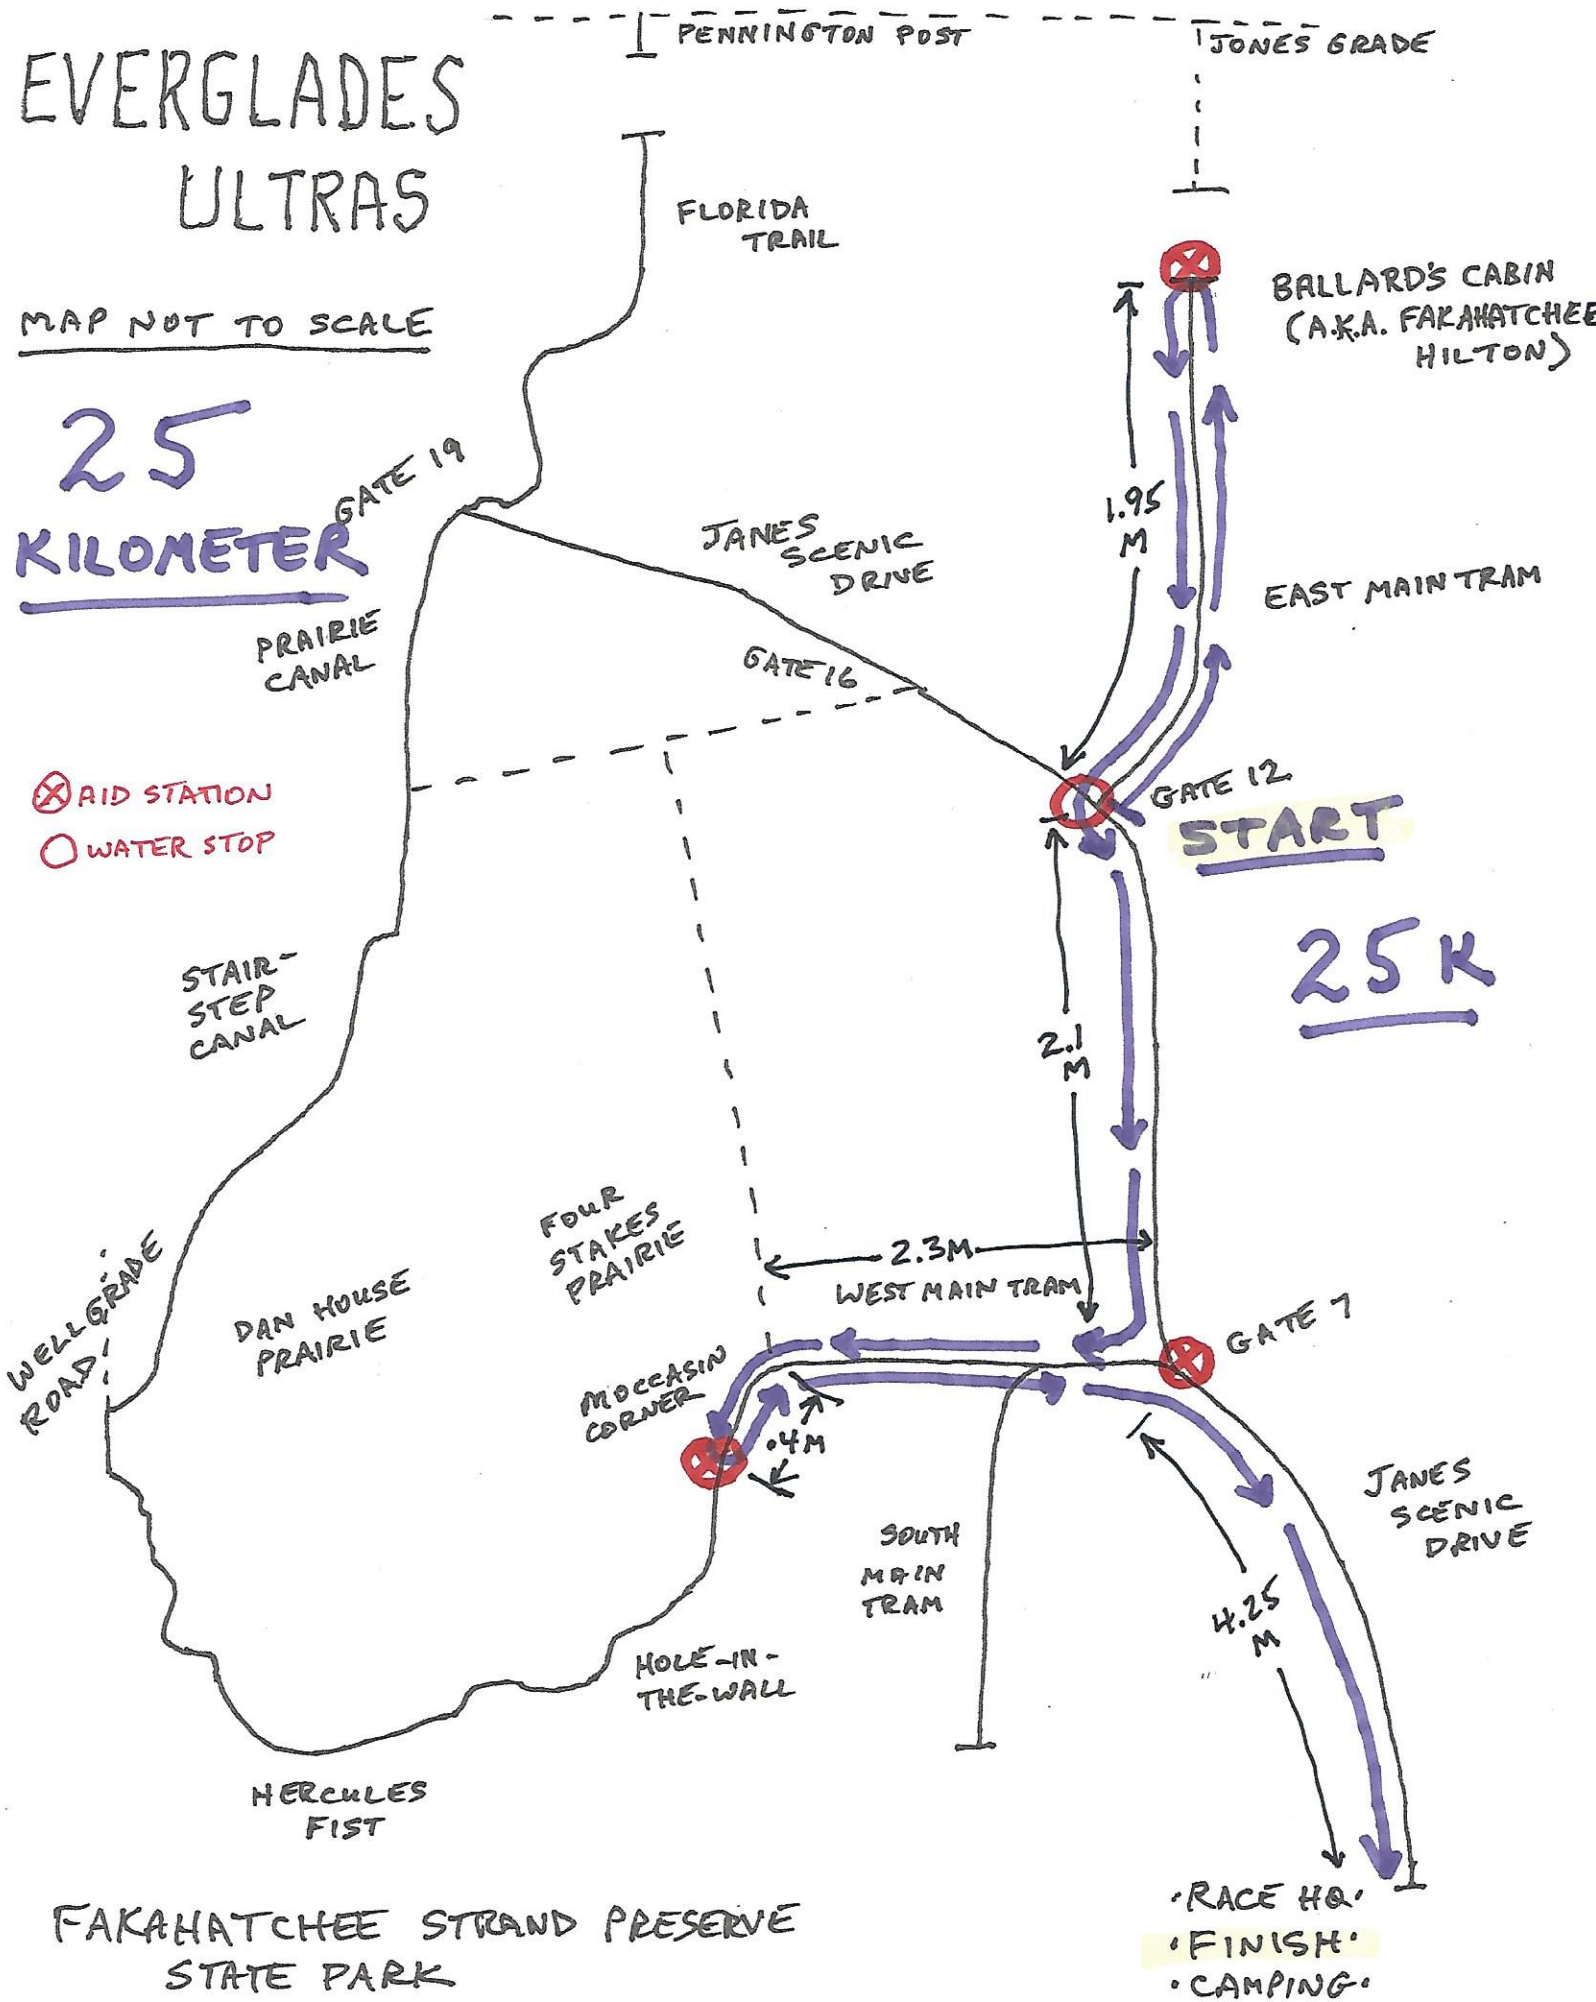

# EVERGLADES ULTRAS

MAP NOT TO SCALE

## 25 KILOMETER

⊗ AID STATION  
○ WATER STOP

FAKAHATCHEE STRAND PRESERVE  
STATE PARK