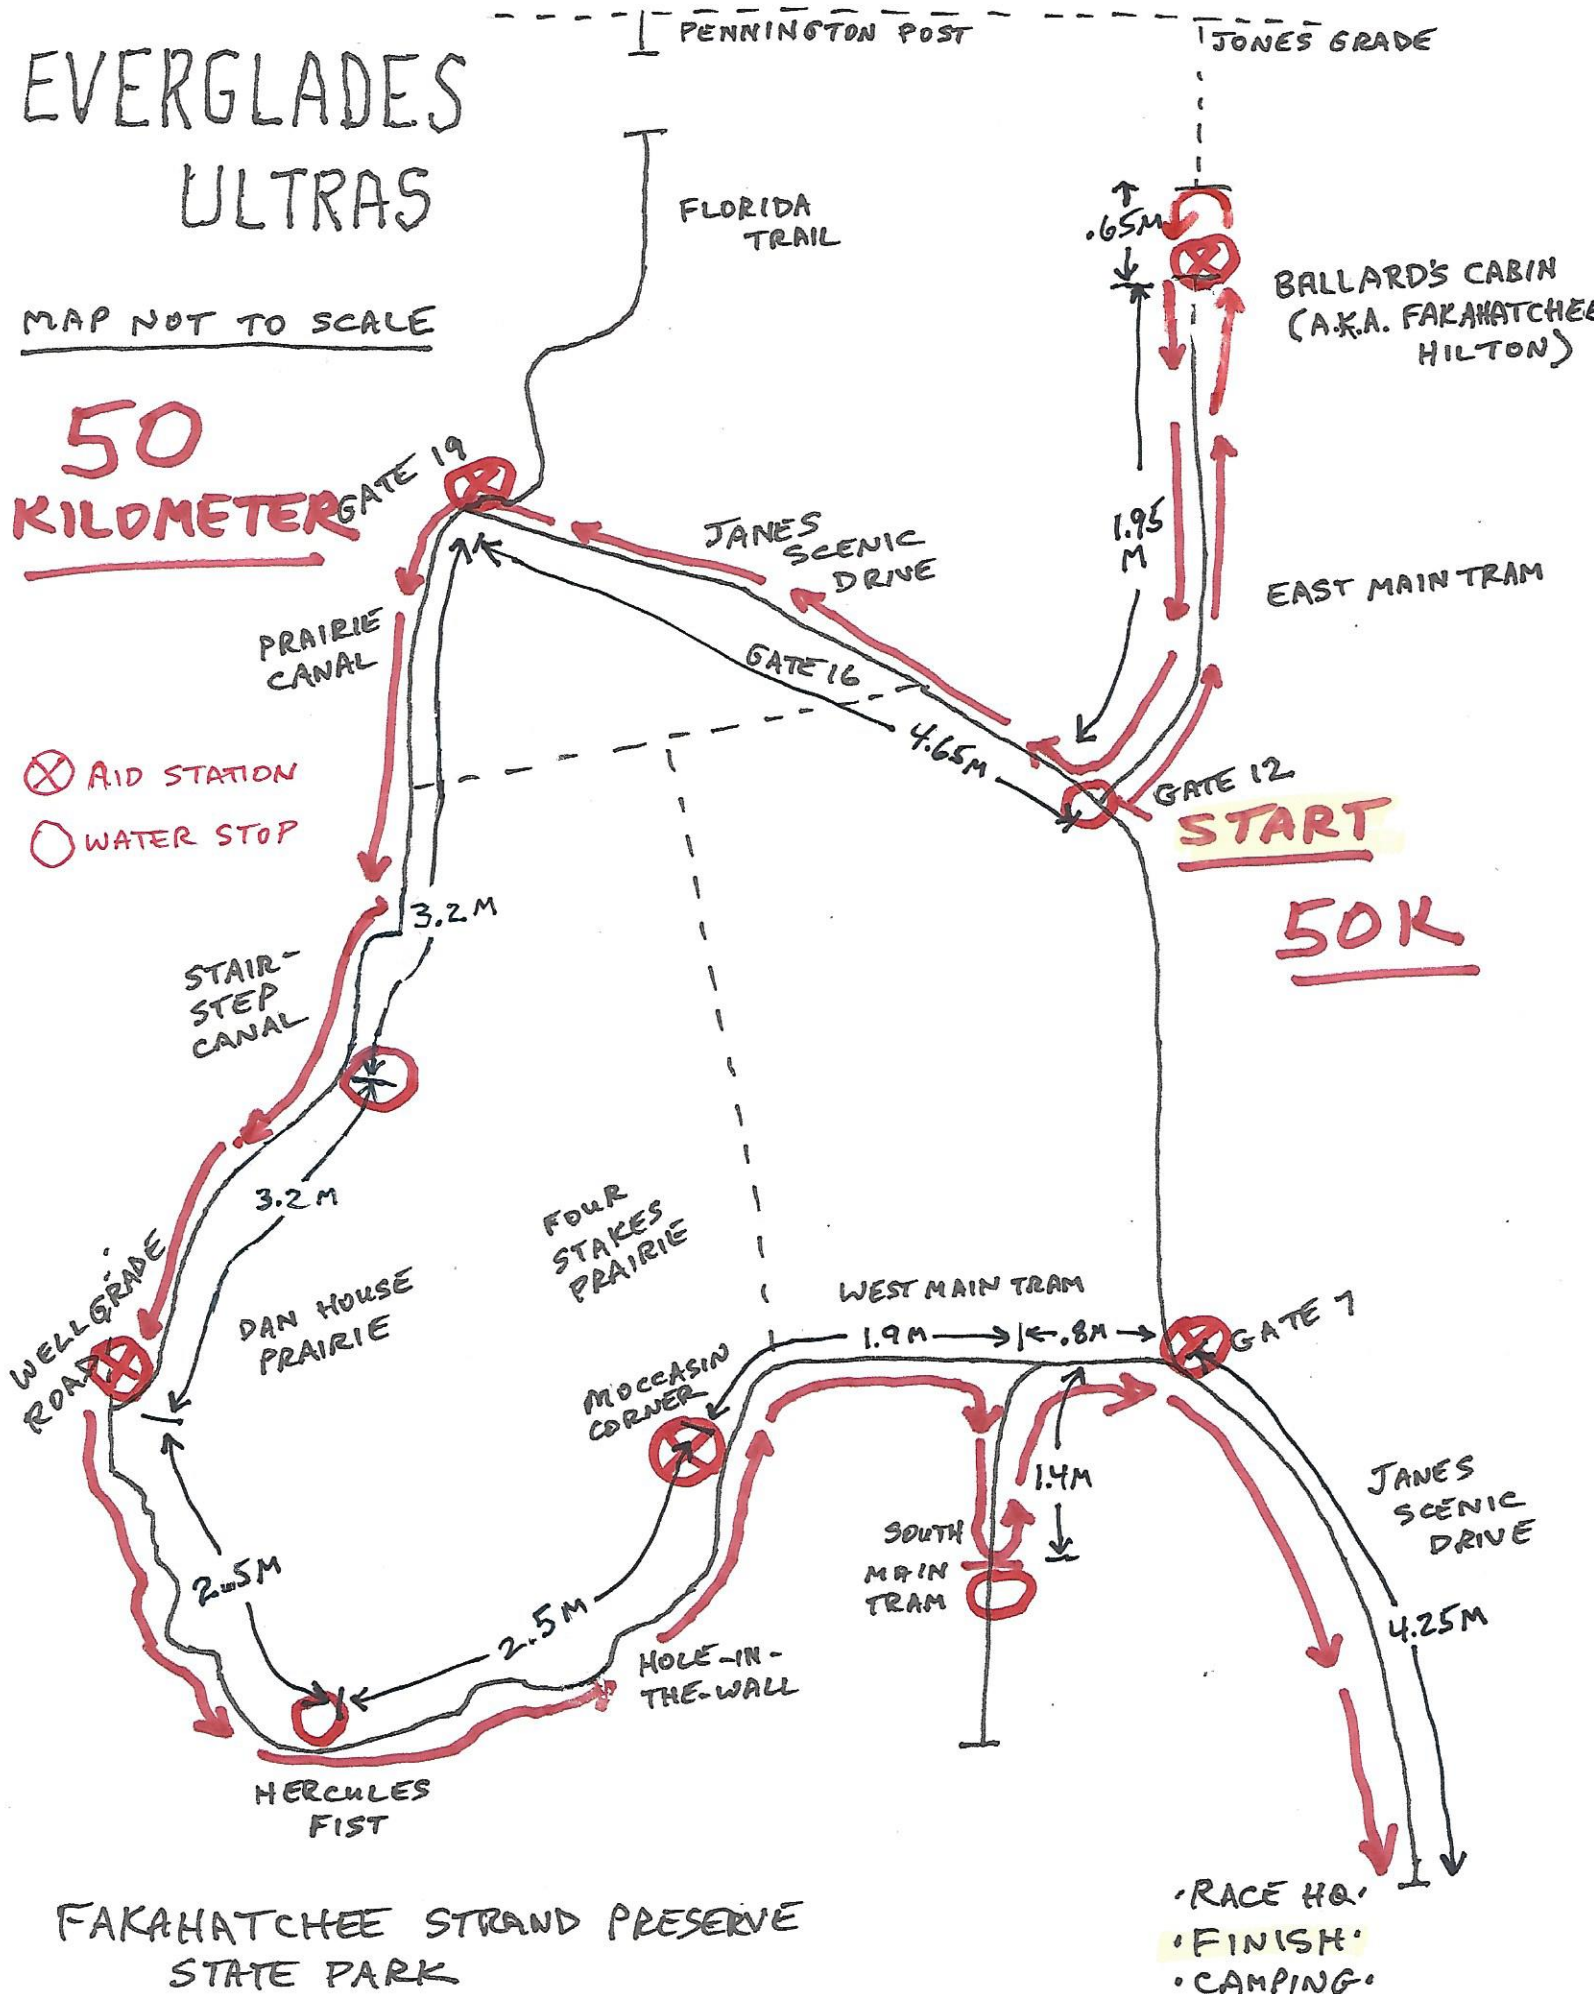

# EVERGLADES ULTRAS

MAP NOT TO SCALE

## 50 KILOMETER

- ⊗ AID STATION
- WATER STOP

FAKAHATCHEE STRAND PRESERVE  
STATE PARK

- RACE HQ •
- FINISH •
- CAMPING •