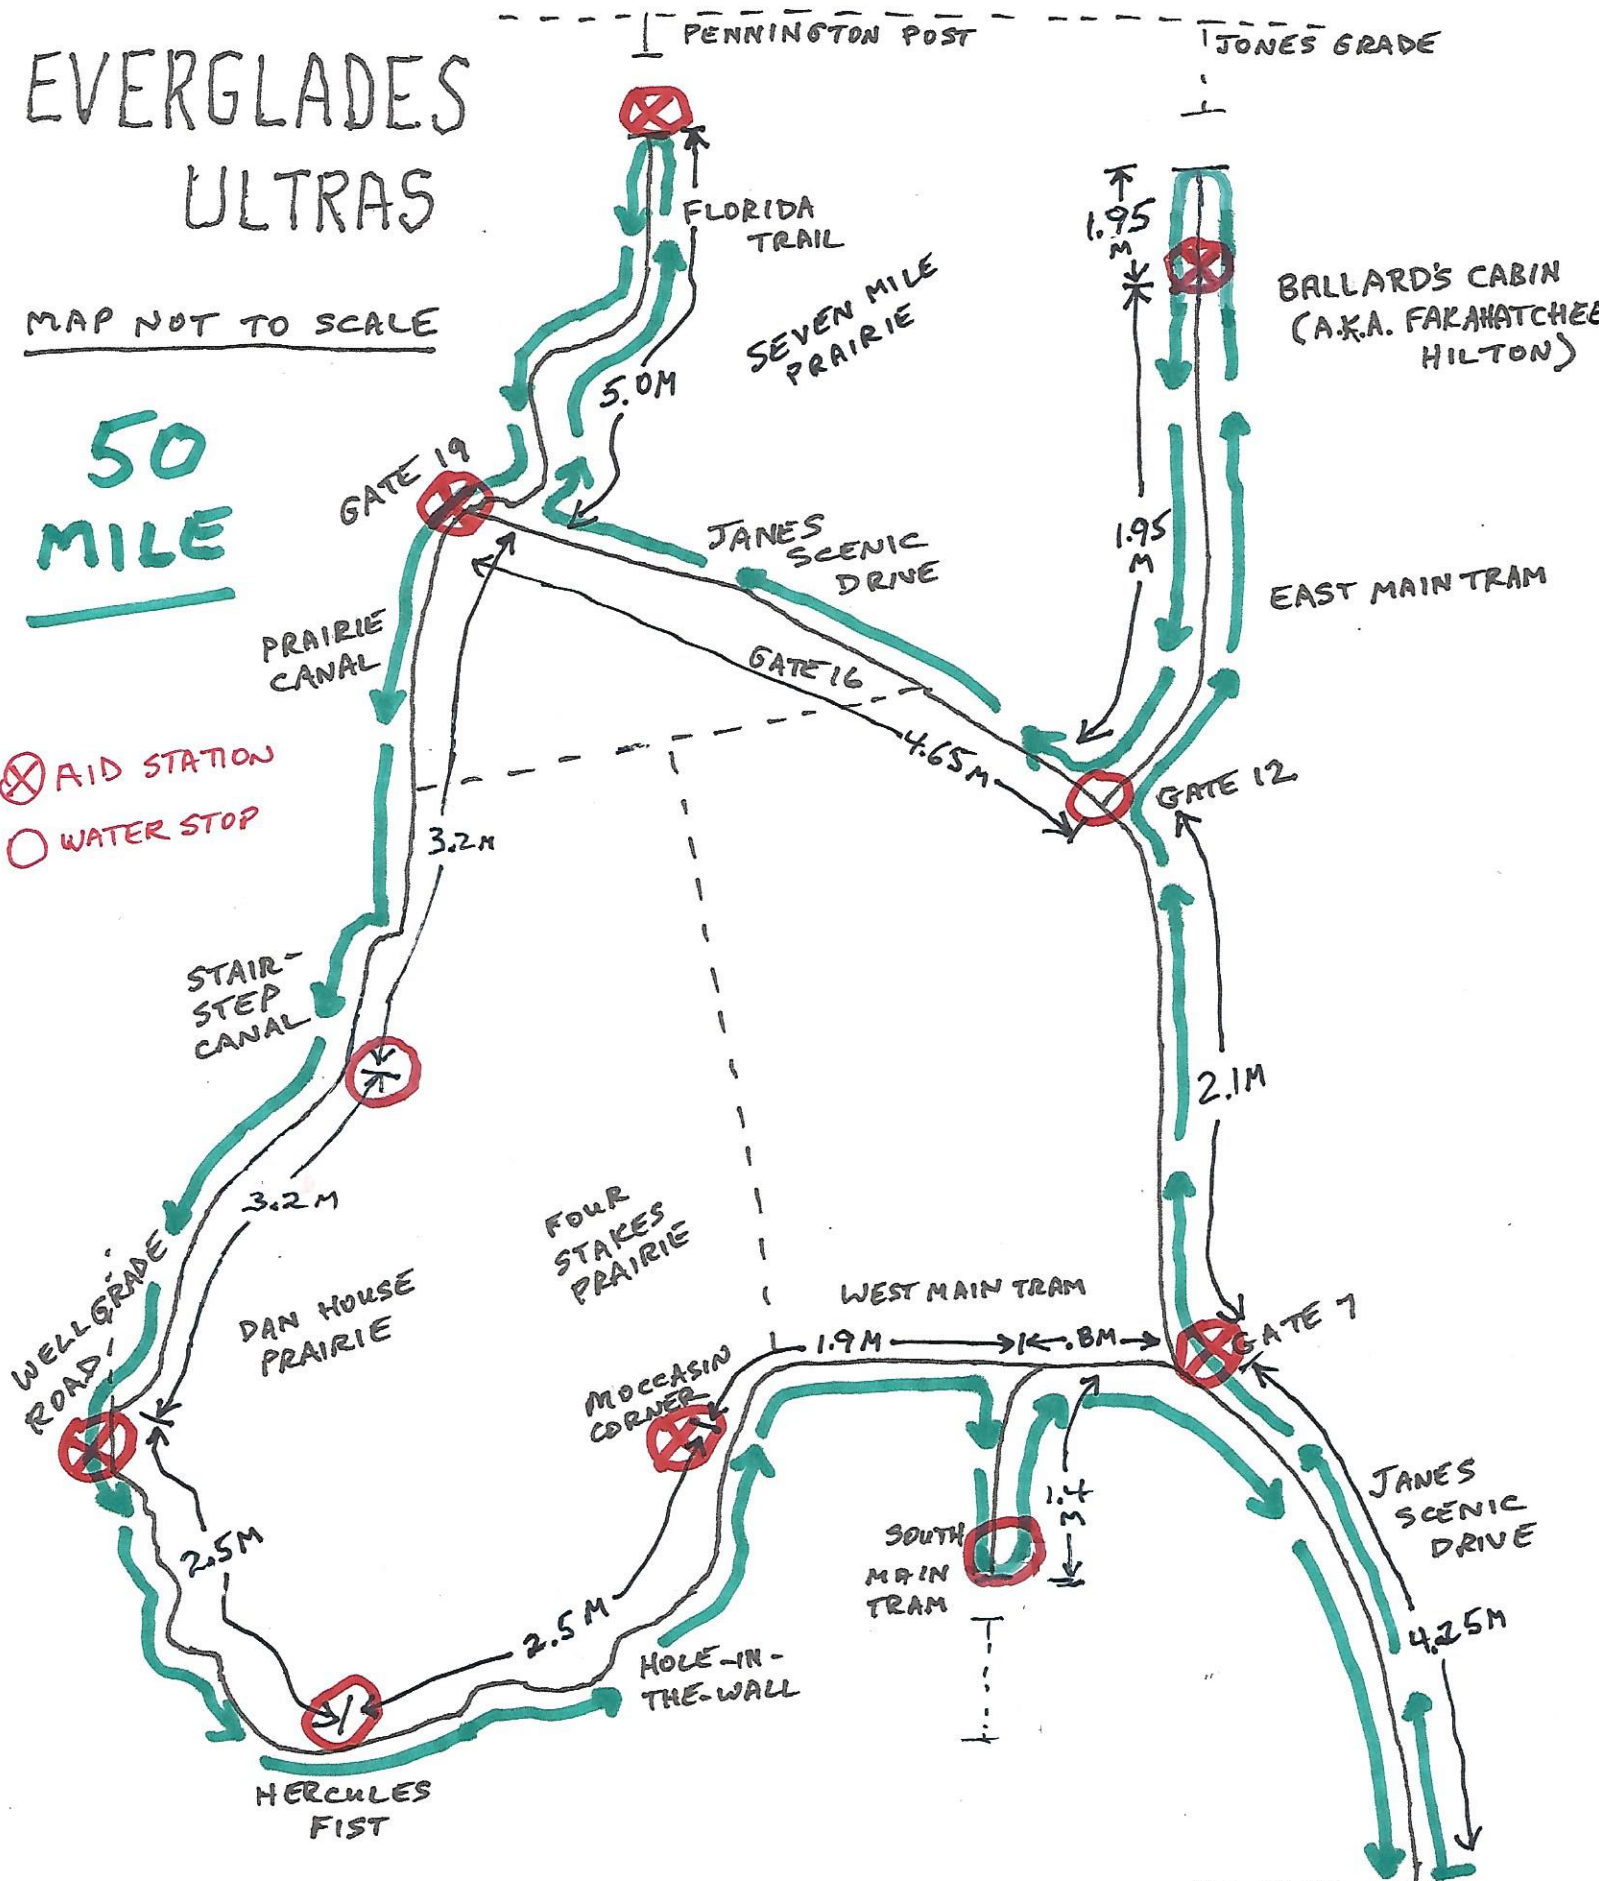

EVERGLADES ULTRAS

MAP NOT TO SCALE

50 MILE

- ⊗ AID STATION
- WATER STOP

FAKAHATCHEE STRAND PRESERVE
STATE PARK

- RACE HQ
- FINISH
- CAMPING

START
50M